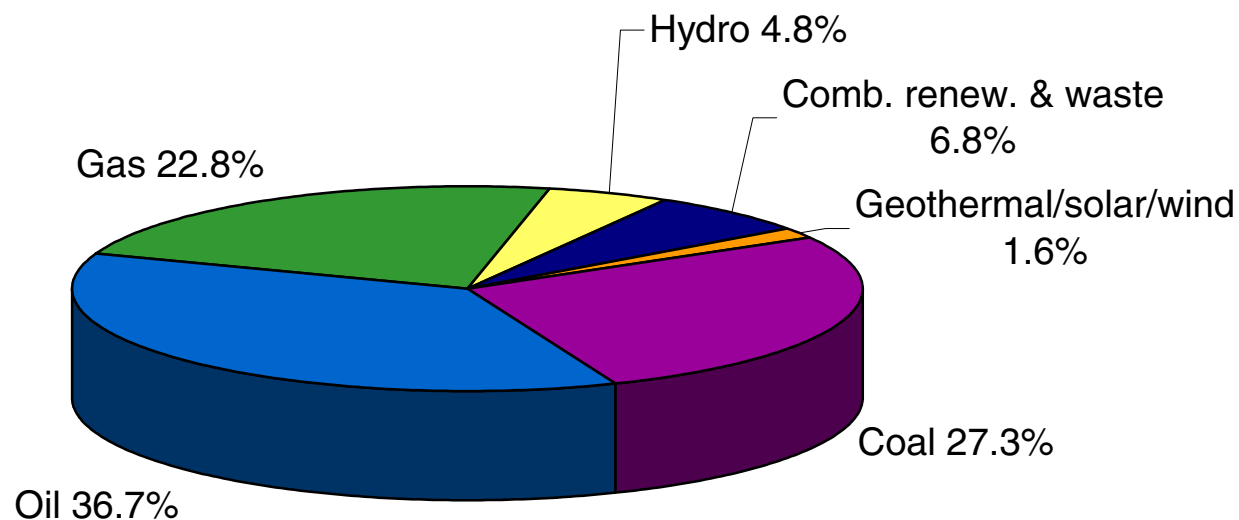

Share of Total Primary Energy Supply* in 2004

Turkey

82 Mtoe

* Share of TPES excludes electricity trade.

Note: For presentational purposes, shares of under 0.1% are not included and consequently the total may not add up to 100%.